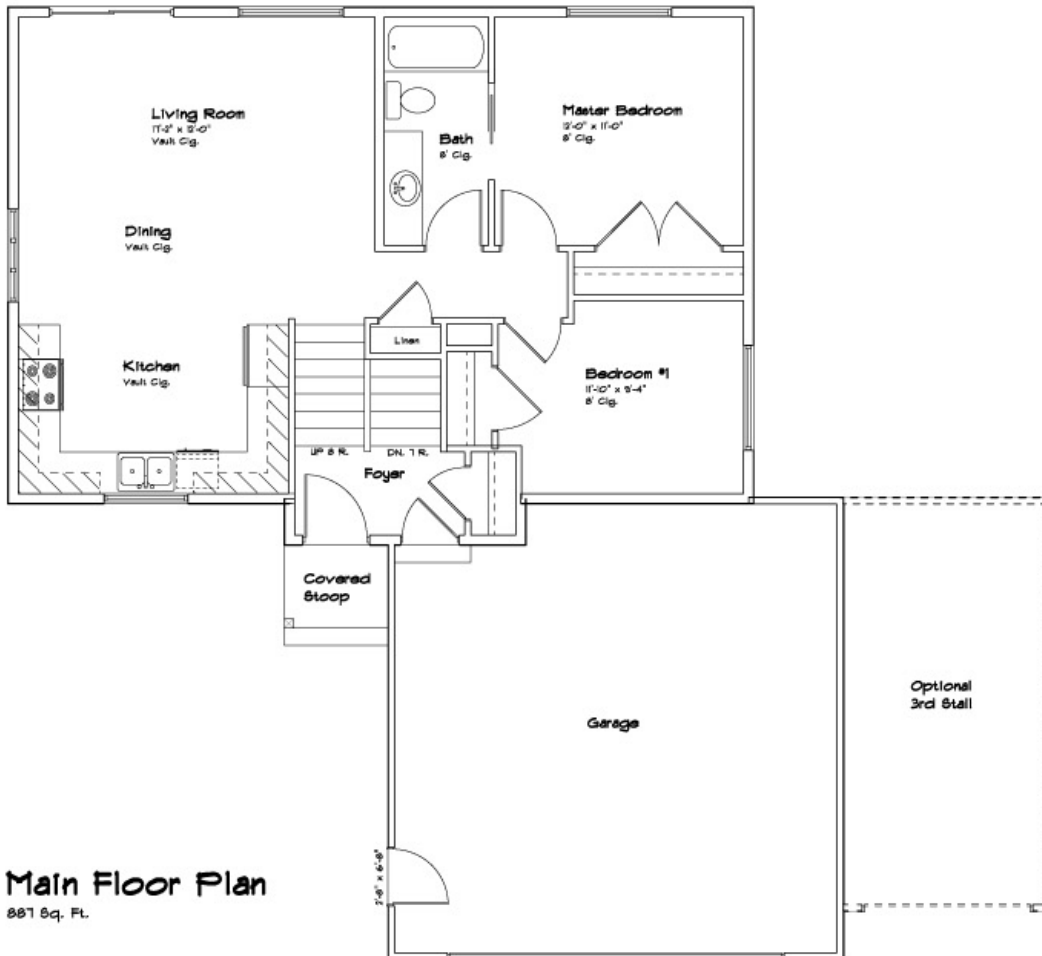

Parkview Model

(612) 703-2833
www.cuddlots.com

Main Floor Plan
881 Sq. Ft.