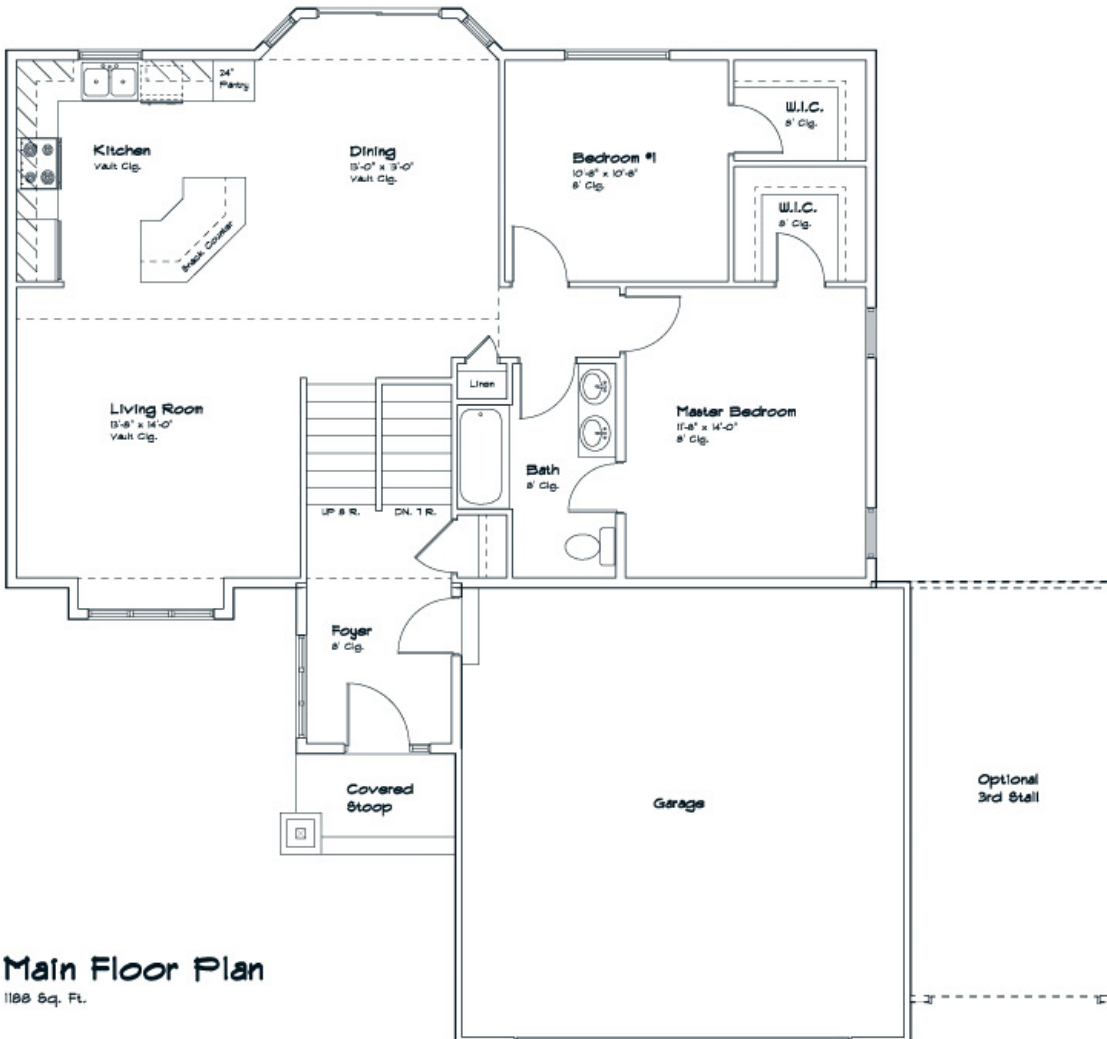

# Williamsburg Model

(612) 703-2833  
www.cuddlots.com

Main Floor Plan  
1188 Sq. Ft.