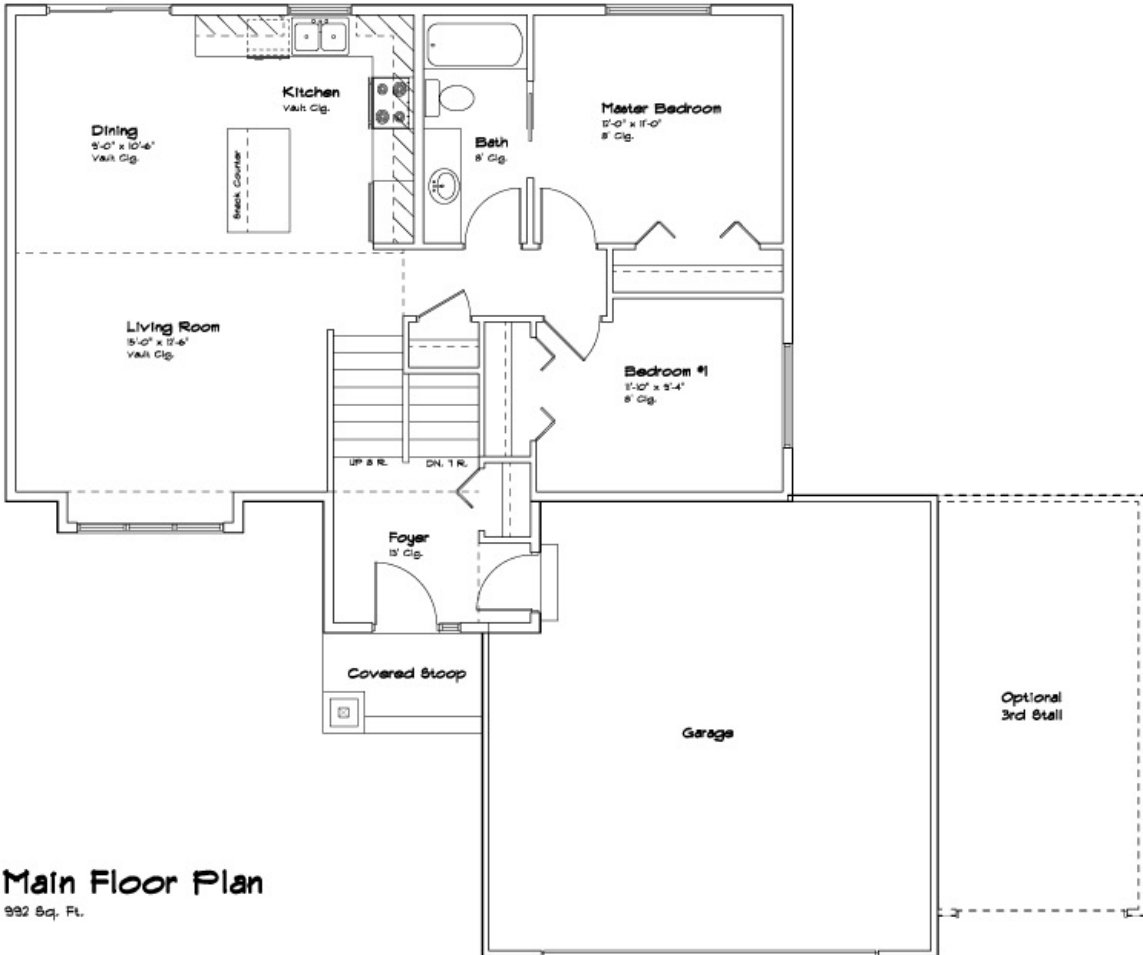

# Jamestown Model

(612) 703-2833  
www.cuddlots.com

Main Floor Plan  
992 Sq. Ft.